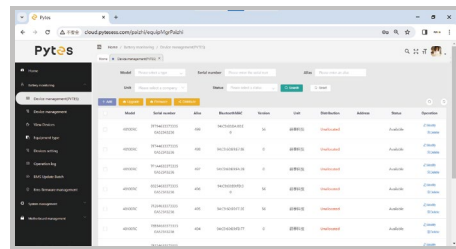

SMART MONITOR

Smart Monitor feature

- Real-time Monitoring
- Data Visualization
- Remote Upgrading
- Error Detection
- Alarm Notification

110409100151
WD01

WEB/APP

Diagram

Mobile

Cloud