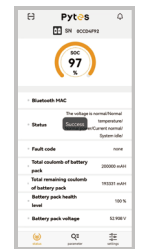

SMART MONITOR

Smart Monitor feature

- Real-time Monitoring
- Data Visualization
- Remote Upgrading
- Error Detection
- Alarm Notification

110409100151
WD01

WEB/APP

Diagram

Mobile

Cloud

PC

Router

Parameters

Type	Parameters	Data
Wifi	Frequency Transmit Power Antenna Type	2.412GHz-2.472GHz Transmit Power 802.11g: +16 dBm±2dBm (@54Mbps) 802.11b: +18 dBm±2dBm (@11Mbps) 802.11n: +15 dBm±2dBm (@144Mbps) External Antenna
Bluetooth	Standard Frequency Range Transmit Power	BLE4.2 2.402GHz-2.48GHz 7.17dBm
Hardware	Dimensions Weight Interface Operating Voltage Power Supply Indicator Lights	76.2x68x35mm 0.12kg RS485 DC4.5V-5.5V(USB-C) DC11.1V-13.2V(POE) 0.4W Dongle to Battery Indicator Router Connection Indicator
Software	Data Transmission Platform	cloud.pytesess.com