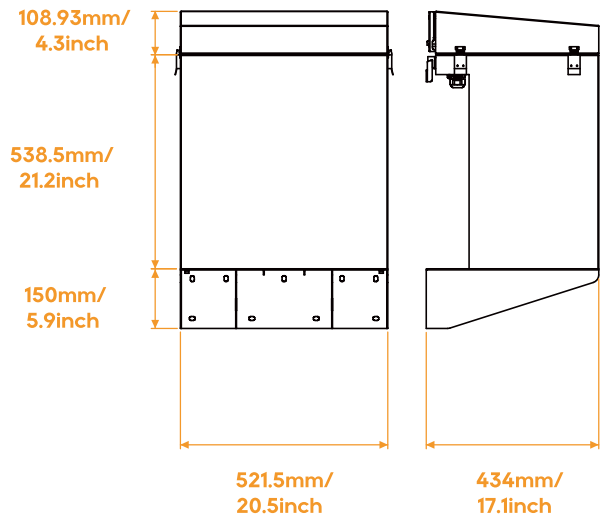

Wall Mounting