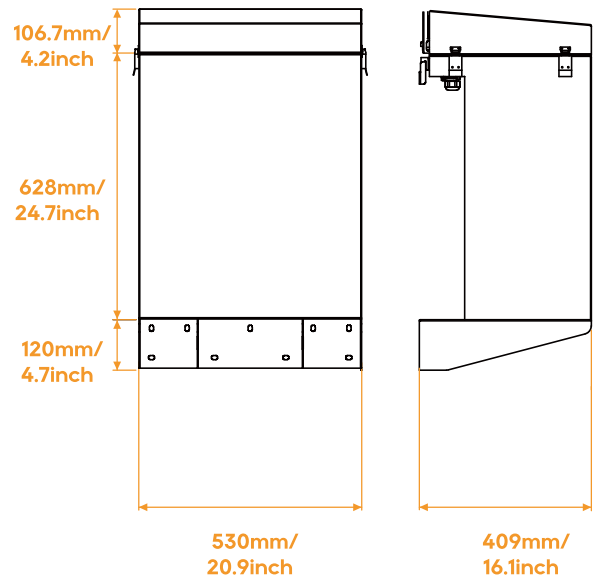

Wall Mounting