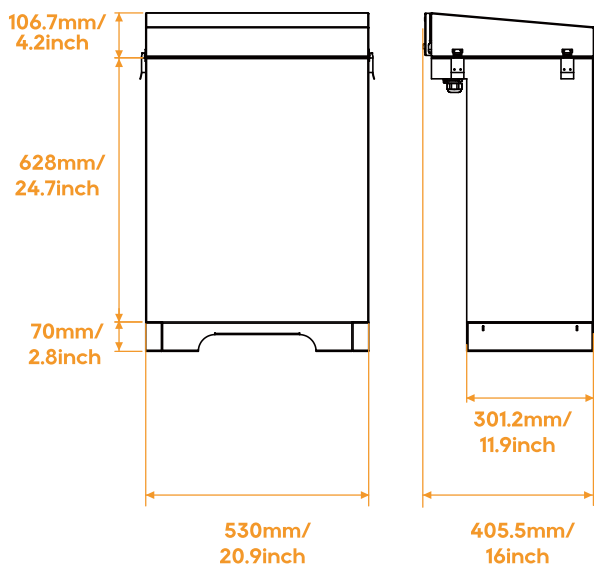

Mechanical drawing

Floor Mounting